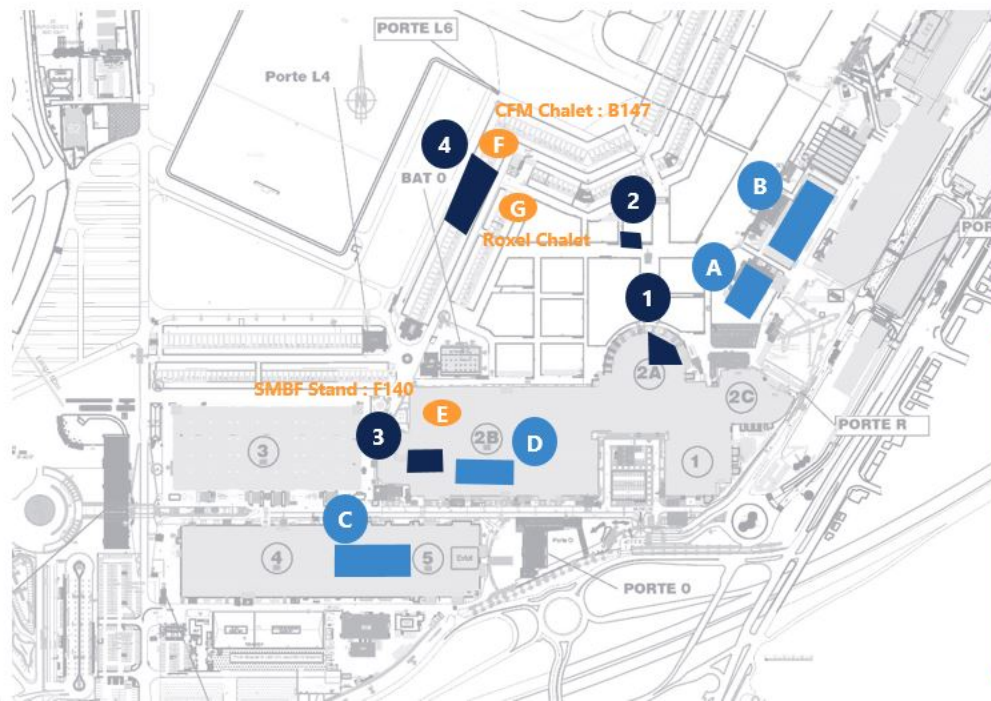

Safran footprint

- 1** Safran stand – N° A253 Hall 2A
- 2** Static – N° B4
- 3** Safran Aero Boosters Stand – Hall 2B
G32 – in Belgium Pavilion
- 4** Safran Chalet – N° B133

- A** Paris Airlab
- B** Avion des métiers
In Hall Concorde
- C** Paris Air Mobility
- D** Startup village