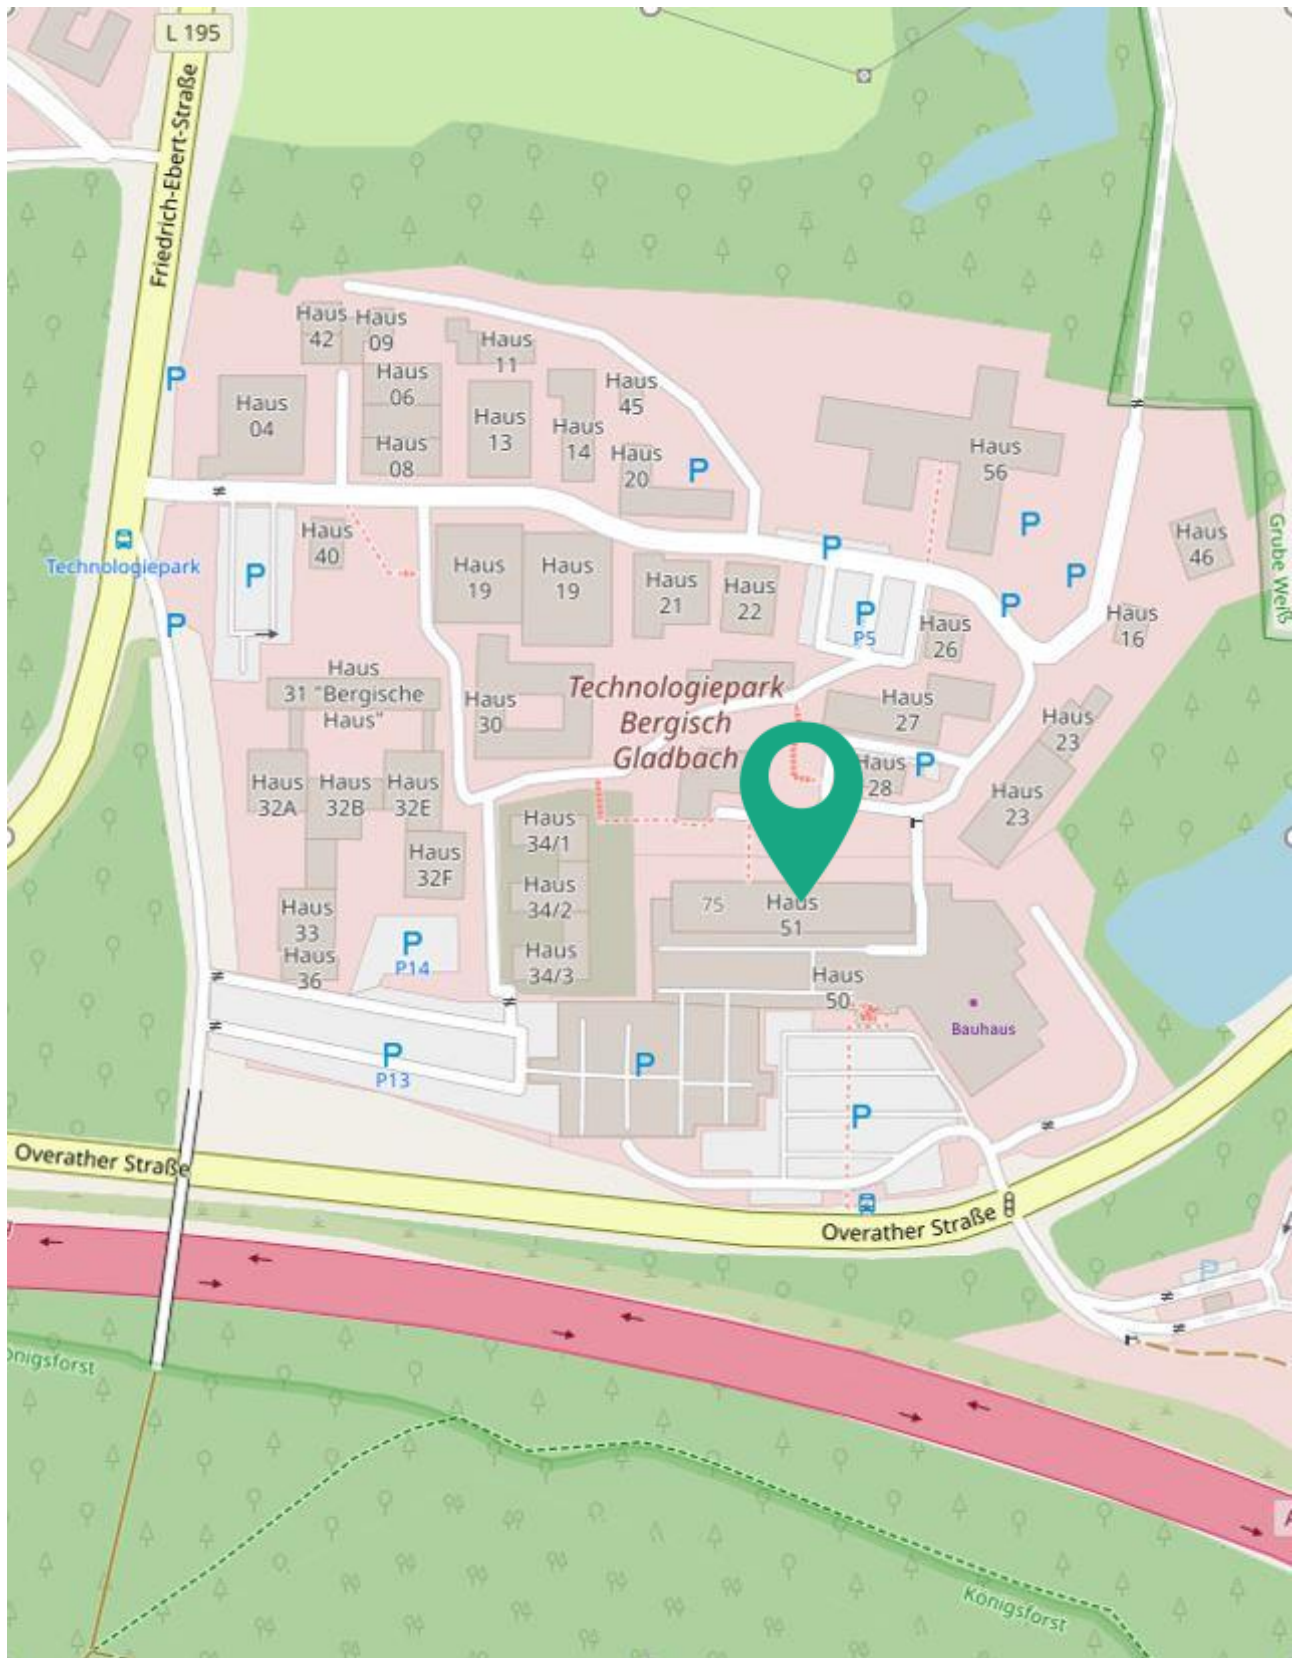

Safran Data Systems GmbH – Bergisch Gladbach Facility

Friedrich-Ebert-Str. 75 – TechnologiePark
51429 Bergisch Gladbach - GERMANY

Itinerary

BY CAR

Visitor parking lot

BY TRAIN

Bergisch Gladbach Station (7km from Safran Data Systems facility; only short-distance trains)

Welcome desk phone number:
+49 (0) 2204 84 4100

GPS coordinates:
Latitude: 50.9582
Longitude: 7.1879

Site entrance:
Please bring your badge or ID (identity card or passport)

Map

ANFAHRTSPLAN BERGISCH GLADBACH

Karte